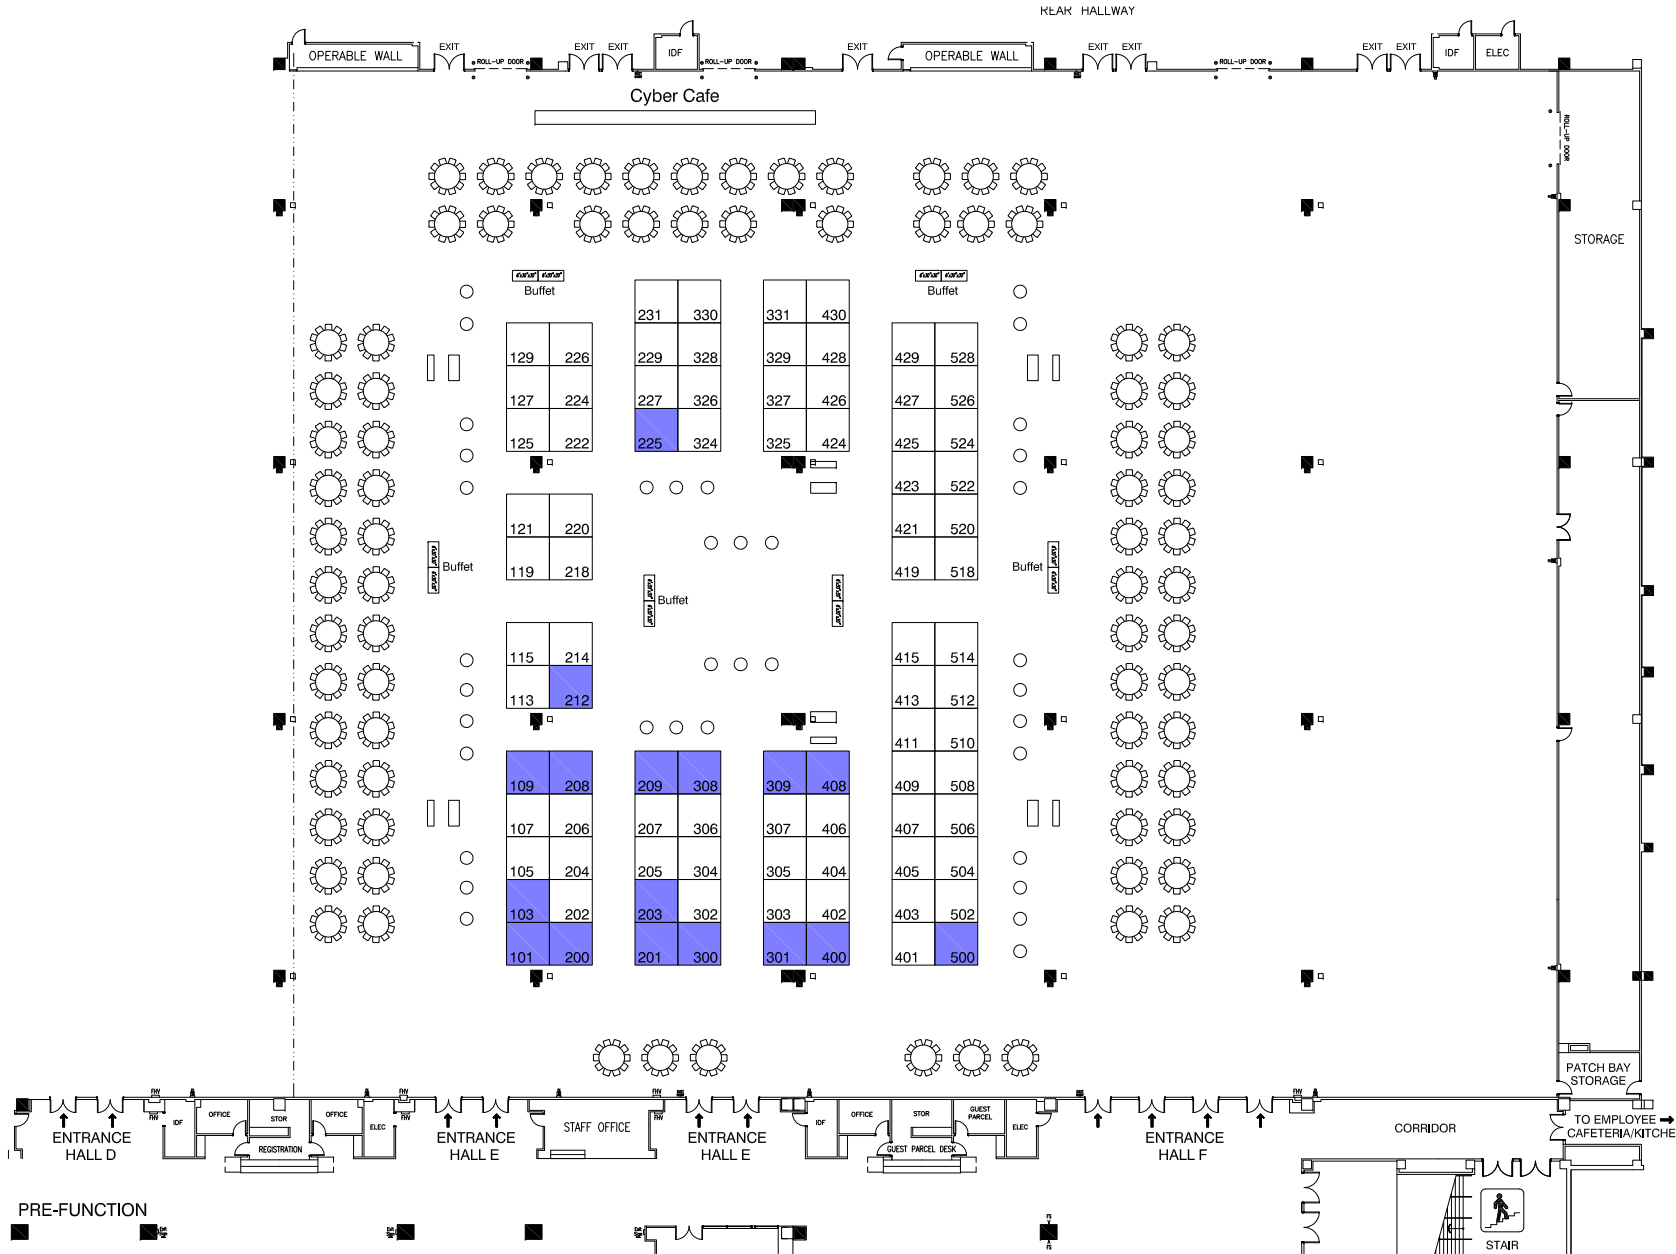

GAYLORD TEXAN™

RESORT & CONVENTION CENTER

on Lake Grapevine

1501 Gaylord Trail
Grapevine, Tx 76051

Texas Workforce Conference November 28-30, 2012

 = indicates reserved booths.

REVISION DATE:
4/3/2012 DB

BOOTH COUNT

Inventory as of 02/15/2012

Dimension Qty
10'x10' 88

Totals: 88

Seating for 800

BLDG. LEGEND:

FREEMAN

DRAWING STARTED:
1/20/2012
####

FILE PATH:
N:\2012\T_Texas Shows\Texas
Workforce Conference\TWC
1112.dwg

DRAWING NAME:
TWC 1112
####

HALL NAME:
####

JOB NUMBER:
####

ACCT. EXEC.:
Jackie Loria

NOT TO SCALE

DISCLAIMER

EVERY EFFORT HAS BEEN MADE TO ENSURE THE ACCURACY OF ALL INFORMATION CONTAINED ON THIS FLOORPLAN. HOWEVER NO WARRANTIES, EITHER EXPRESSED OR IMPLIED ARE MADE WITH RESPECT TO THIS FLOORPLAN. IF THE LOCATION OF BUILDING COLUMNS, UTILITIES OR OTHER ARCHITECTURAL COMPONENTS OF THE FACILITY IS A CONSIDERATION IN THE CONSTRUCTION OR USAGE OF AN EXHIBIT, IT IS THE SOLE RESPONSIBILITY OF THE EXHIBITOR TO PHYSICALLY INSPECT THE FACILITY TO VERIFY ALL DIMENSIONS AND LOCATIONS.